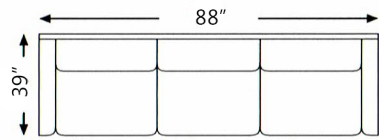

C & L DESIGNS STYLE: LAGUNA

SOFA

FULL SOFA

LOVE SEAT

CHAIR-1/2

CHAIR

LAF: SOFA W/ RETURN

LAF: FULL SOFA W/ RETURN

LAF: LOVE SEAT W/ RETURN

BACK
CORNER
#100

CURVE
WEDGE
#200

BACK
CORNER
#300

RAF: SOFA W/ RETURN

RAF: FULL SOFA W/ RETURN

RAF: LOVE SEAT W/ RETURN

OTTOMAN