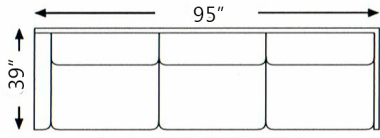

C & L DESIGNS STYLE: LAGUNA

SOFA

FULL SOFA

LOVE SEAT

CHAIR-1/2

CHAIR

LAF: SOFA W/ RETURN

LAF: FULL SOFA W/ RETURN

LAF: LOVE SEAT W/ RETURN

BACK
CORNER
#100

CURVE
WEDGE
#200

BACK
CORNER
#300

RAF: SOFA W/ RETURN

RAF: FULL SOFA W/ RETURN

RAF: LOVE SEAT W/ RETURN

OTTOMAN