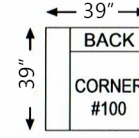

LAF: LOVE SEAT W/ RETURN

BACK
CORNER
#100

CURVE
WEDGE
#200

BACK
CORNER
#300

RAF: SOFA W/ RETURN

RAF: FULL SOFA W/ RETURN

RAF: LOVE SEAT W/ RETURN

OTTOMAN