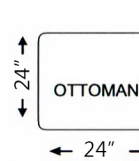

LAF: LOVE SEAT W/ RETURN

BACK
CORNER
#100

CURVE
WEDGE
#200

BACK
CORNER
#300

RAF: SOFA W/ RETURN

RAF: FULL SOFA W/ RETURN

RAF: LOVE SEAT W/ RETURN

OTTOMAN