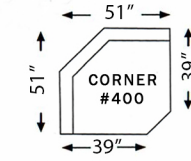

BACK
CORNER
#300

CORNER
#400