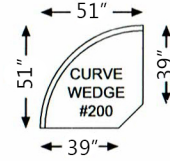

LAF: LOVE SEAT W/ RETURN

BACK
CORNER
#100

CURVE
WEDGE
#200

BACK
CORNER
#300

RAF: SOFA W/ RETURN

RAF: FULL SOFA W/ RETURN

RAF: LOVE SEAT W/ RETURN

OTTOMAN