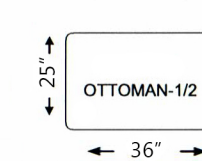

LAF: LOVE SEAT W/ RETURN

BACK
CORNER
#100

CURVE
WEDGE
#200

BACK
CORNER
#300

RAF: SOFA W/ RETURN

RAF: FULL SOFA W/ RETURN

RAF: LOVE SEAT W/ RETURN

OTTOMAN