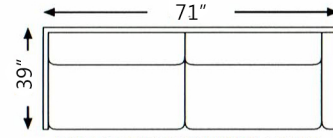

LAF: LOVE SEAT W/ RETURN

BACK
CORNER
#100

CURVE
WEDGE
#200

BACK
CORNER
#300

RAF: SOFA W/ RETURN

RAF: FULL SOFA W/ RETURN

RAF: LOVE SEAT W/ RETURN

OTTOMAN