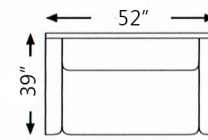

C & L DESIGNS STYLE: LAGUNA

CHAIR-1/2

PETITE

ALL MEASUREMENT ARE APROXIMATE