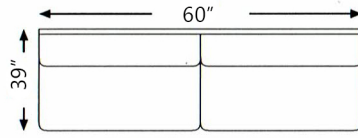

ARMLESS FULL SOFA