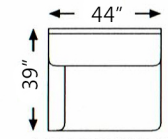

OTTOMAN-1/2

CORNER
#400

ARMLESS SOFA

ARMLESS FULL SOFA

ARMLESS LOVE SEAT

ARMLESS CHAIR-1/2

ARMLESS CHAIR

ARMLESS CHAIR

LAF: 1 ARM SOFA

LAF: 1 ARM FULL SOFA

LAF: 1 ARM LOVE SEAT

LAF: 1 ARM CHAIR-1/2

LAF: 1 ARM CHAIR

RAF: 1 ARM SOFA

RAF: 1 ARM FULL SOFA

RAF: 1 ARM LOVE SEAT

LEFT CHAISE LOUNGE

RIGHT CHAISE LOUNGE

PETITE

ALL MEASUREMENT ARE APROXIMATE