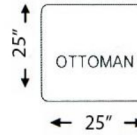

LAF: LOVE SEAT W/ RETURN

BACK
CORNER
#100

CURVE
WEDGE
#200

BACK
CORNER
#300

RAF: SOFA W/ RETURN

RAF: FULL SOFA W/ RETURN

RAF: LOVE SEAT W/ RETURN

OTTOMAN