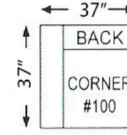

BACK
CORNER
#100