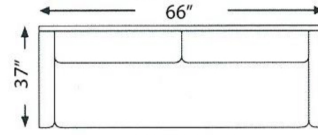

C & L DESIGNS STYLE: 6805

SOFA

FULL SOFA

LOVE SEAT

CHAIR-1/2

CHAIR

LAF: SOFA W/ RETURN

LAF: FULL SOFA W/ RETURN

LAF: LOVE SEAT W/ RETURN

BACK
CORNER
#100

CURVE
WEDGE
#200

BACK
CORNER
#300

RAF: SOFA W/ RETURN

RAF: FULL SOFA W/ RETURN

RAF: LOVE SEAT W/ RETURN

OTTOMAN