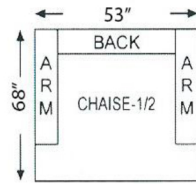

LAF: 1 ARM SOFA

LAF: 1 ARM FULL SOFA

LAF: 1 ARM LOVE SEAT

LAF: 1 ARM CHAIR-1/2

LAF: 1 ARM CHAIR

RAF: 1 ARM SOFA

RAF: 1 ARM FULL SOFA

RAF: 1 ARM LOVE SEAT

RAF: 1 ARM CHAIR-1/2

RAF: 1 ARM CHAIR

LAF: 1 ARM
CHAISE

RAF: 1 ARM
CHAISE

LAF: 1 ARM
SINGLE
CHAISE

RAF: 1 ARM
SINGLE
CHAISE

CHAISE-1/2

CHAISE

LEFT CHAISE LOUNGE

RIGHT CHAISE LOUNGE

ALL MEASUREMENT ARE APROXIMATE