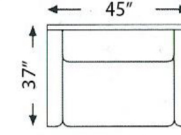

C & L DESIGNS STYLE: 6805

SOFA

FULL SOFA

LOVE SEAT

CHAIR-1/2

CHAIR

LAF: SOFA W/ RETURN

LAF: FULL SOFA W/ RETURN

LEFT CHAISE LOUNGE

RIGHT CHAISE LOUNGE

ALL MEASUREMENT ARE APROXIMATE