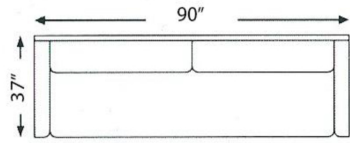

C & L DESIGNS STYLE: 6805

SOFA

FULL SOFA

LOVE SEAT

CHAIR-1/2

CHAIR

LAF: SOFA W/ RETURN

LAF: FULL SOFA W/ RETURN

LAF: LOVE SEAT W/ RETURN

BACK
CORNER
#100

CURVE
WEDGE
#200

BACK
CORNER
#300

RAF: SOFA W/ RETURN

RAF: FULL SOFA W/ RETURN

RAF: LOVE SEAT W/ RETURN

OTTOMAN