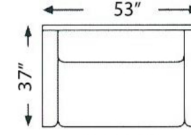

C & L DESIGNS STYLE: 6805

SOFA

FULL SOFA

LOVE SEAT

CHAIR-1/2

CHAIR

LAF: SOFA W/ RETURN

LAF: FULL SOFA W/ RETURN

LEFT CHAISE LOUNGE

RIGHT CHAISE LOUNGE

ALL MEASUREMENT ARE APROXIMATE