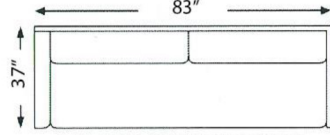

C & L DESIGNS STYLE: 6805

SOFA

FULL SOFA

LOVE SEAT

CHAIR-1/2

CHAIR

LAF: SOFA W/ RETURN

LAF: FULL SOFA W/ RETURN