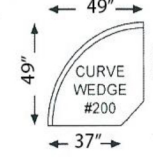

BACK
CORNER
#100

OTTOMAN-1/2