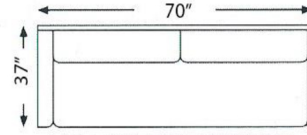

C & L DESIGNS STYLE: 6805

SOFA

FULL SOFA

LOVE SEAT

CHAIR-1/2

CHAIR

LAF: SOFA W/ RETURN

LAF: FULL SOFA W/ RETURN