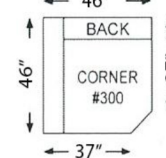

CORNER
#400