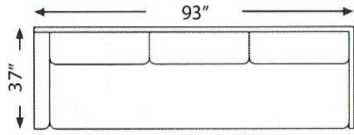

C & L DESIGNS STYLE: 6805

SOFA

FULL SOFA

LOVE SEAT

CHAIR-1/2

CHAIR

LAF: SOFA W/ RETURN

LAF: FULL SOFA W/ RETURN

LAF: LOVE SEAT W/ RETURN

BACK
CORNER
#100

CURVE
WEDGE
#200

BACK
CORNER
#300

RAF: SOFA W/ RETURN

RAF: FULL SOFA W/ RETURN

RAF: LOVE SEAT W/ RETURN

OTTOMAN