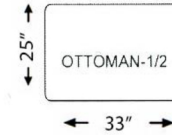

LAF: LOVE SEAT W/ RETURN

BACK
CORNER
#100

CURVE
WEDGE
#200

BACK
CORNER
#300

RAF: SOFA W/ RETURN

RAF: FULL SOFA W/ RETURN

RAF: LOVE SEAT W/ RETURN

OTTOMAN