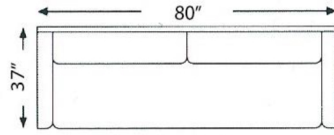

C & L DESIGNS STYLE: 6805

SOFA

FULL SOFA

LOVE SEAT

CHAIR-1/2

CHAIR

LAF: SOFA W/ RETURN

LAF: FULL SOFA W/ RETURN

LAF: LOVE SEAT W/ RETURN

BACK
CORNER
#100

CURVE
WEDGE
#200

BACK
CORNER
#300

RAF: SOFA W/ RETURN

RAF: FULL SOFA W/ RETURN

RAF: LOVE SEAT W/ RETURN

OTTOMAN