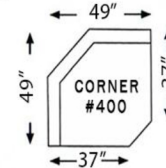

BACK
CORNER
#300